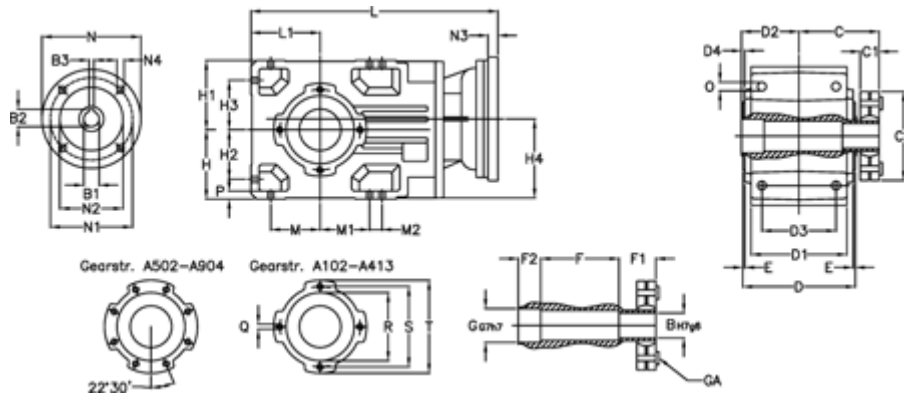

Data Sheet

Article number: 29600105865220
 Description: Bevel helical gearbox
 A102US-58,6-P63B5

Measures

B = 30	D1 = 95	F2 = 36	L = 282.5	N3 = -
B1 = 11	D2 = 60	G = 32	L1 = 70	N4 = M8x19
B2 = 12.8	D3 = 75	GA = 14,5 NM	M = 50.0	O = 9.5
B3 = 4	d4 = 4.5	H = 70	M1 = 50.0	P = 9
C = 89.5	Description = A102US-xx-P63 B5	H1 = 70	M2 = -	Q = M8x12
C1 = 23	E = 3.0	H2 = 50.0	N = 140	R = 80
C2 = 72.0	F = 77.5	H3 = 50.0	N1 = 115	S = 100
D = 117	F1 = 36.0	H4 = 83.0	N2 = 95	T = 120